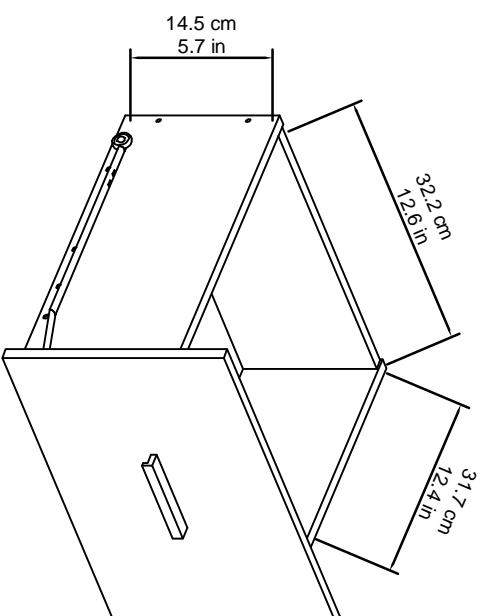

5991096 / 5991196 / 5991296 / 5991837 - Gentleman's Chest
Finish: Gray / Black / White / Navy blue

Wood Breakdown: 96%
 Total storage: 7.858 Cubic Feet

Overall Product Size:

31.500in (W) x 15.750in (D) x 53.125in (H)
 80.00cm (W) x 40.00cm (D) x 135.00cm (H)

0.522 Cubic Feet
 each drawer

Maximum Weight Capacities
 Unit Weight: 105.82 lbs (48kg)