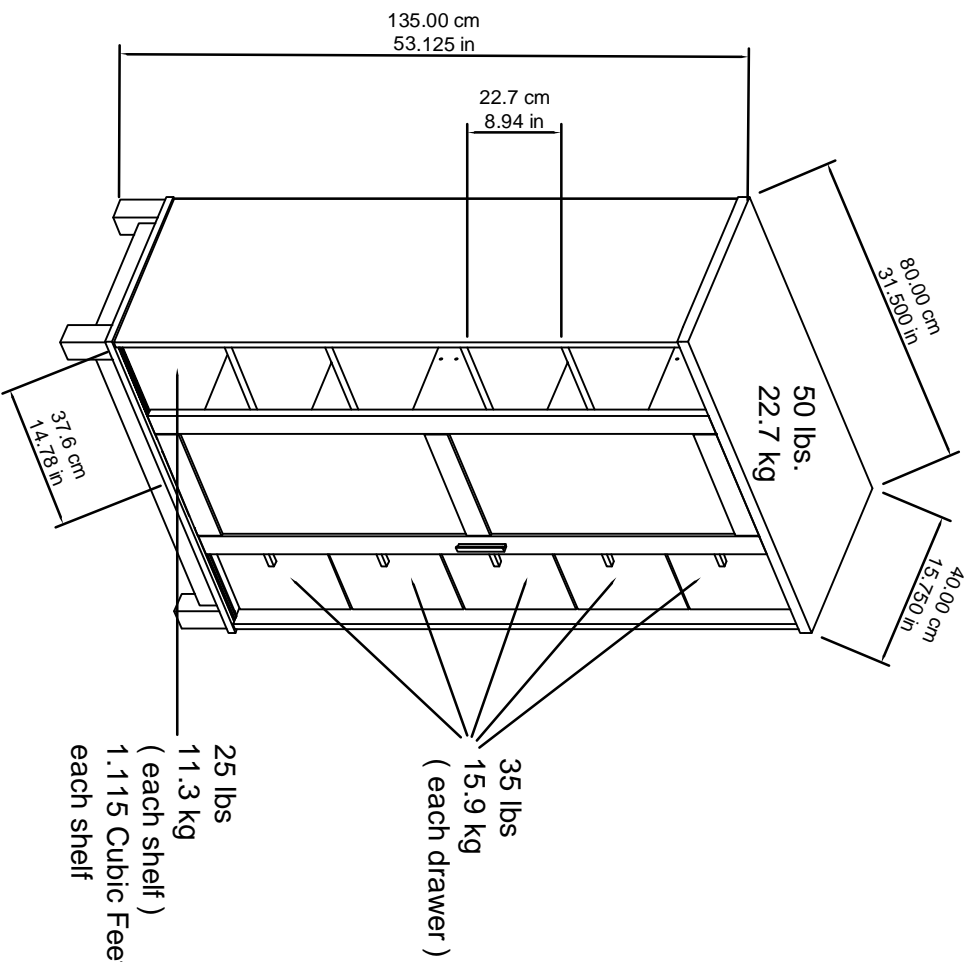

5991096 / 5991196 / 5991296 / 5991837 - Gentleman's Chest
Finish: Gray / Black / White / Navy blue

Wood Breakdown: 96%
 Total storage: 7.858 Cubic Feet

Overall Product Size:

31.500in (W) x 15.750in (D) x 53.125in (H)
 80.00cm (W) x 40.00cm (D) x 135.00cm (H)

0.522 Cubic Feet
 each drawer

Maximum Weight Capacities
 Unit Weight: 105.82 lbs (48kg)